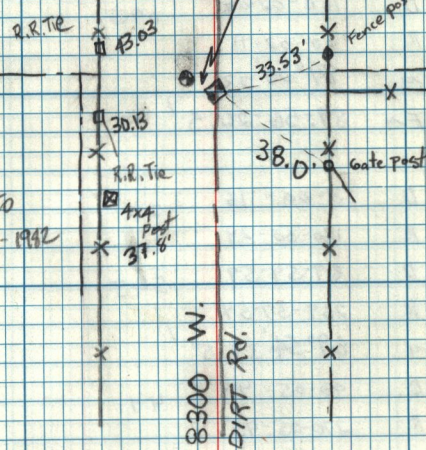

3-2-89

2 Brass Caps FND 2.29' Apart
East B. cap is 1982 West Cap is 1963

(67)

16/15
T.6N. R.3 W.

All Ties to
East Cap - 1982

18-9